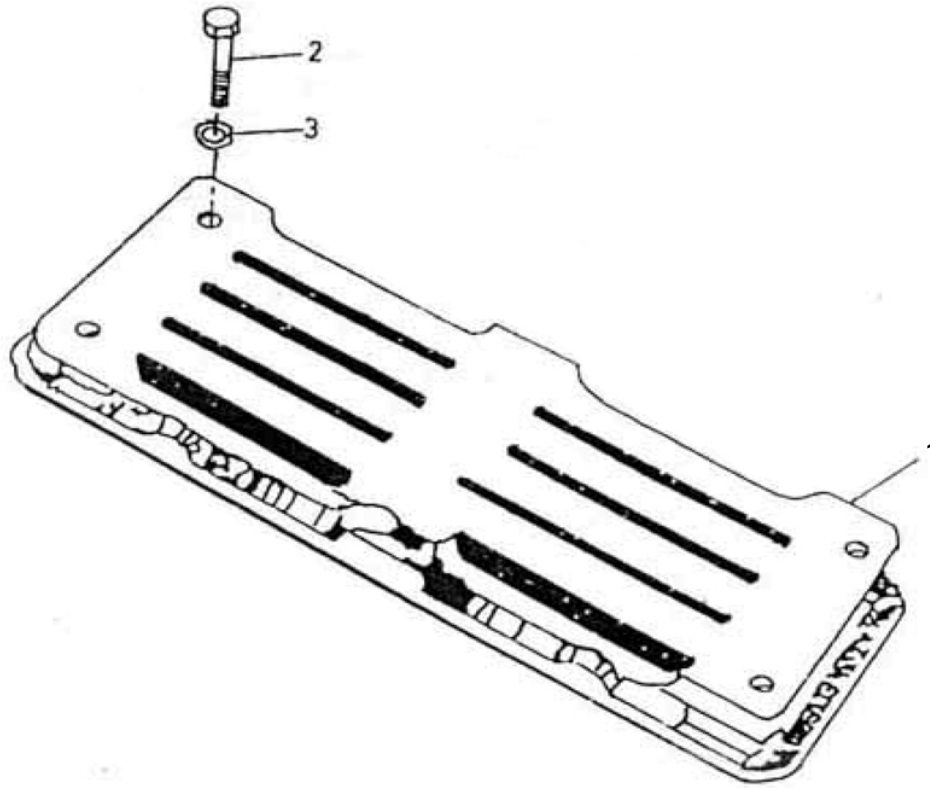

37104031 - ASSEMBLY VALVE DISCHARGE

No.	Description	Ref Part No.	QTY
-	ASSEMBLY VALVE DISCHARGE	37104031	-
1	- VALVE DISCHARGE	37022829	1
2	- CAP SCREW HEX HEAD 1/4" X 1-1/4"	95434734	6*
3	- WASHER LOCK 1/4"	95081873	6*